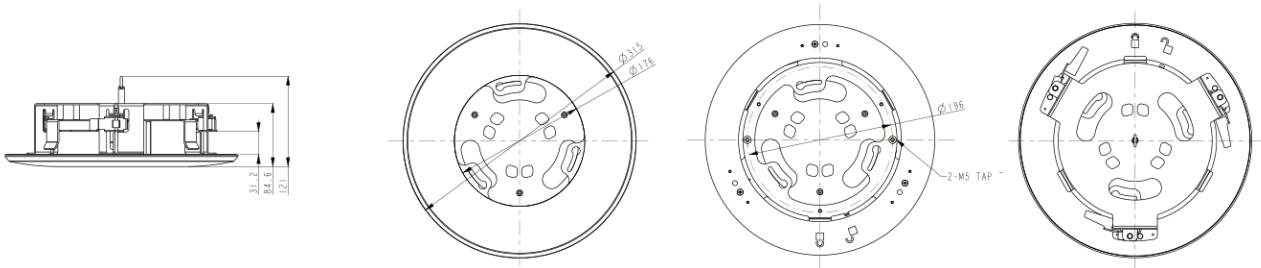

Inceiling Bracket

BR03

Dimension (mm)

Specification

Mechanical

Placement	In Ceiling
Material	Steel Sheet
Color	White
Dimensions	W : 315mm H : 84.6mm
Weight	1.3kg

Compatible Cameras

NVM5-520

DWC-PPVX20WATW

Total 20M IP MFZ Surround
Dome