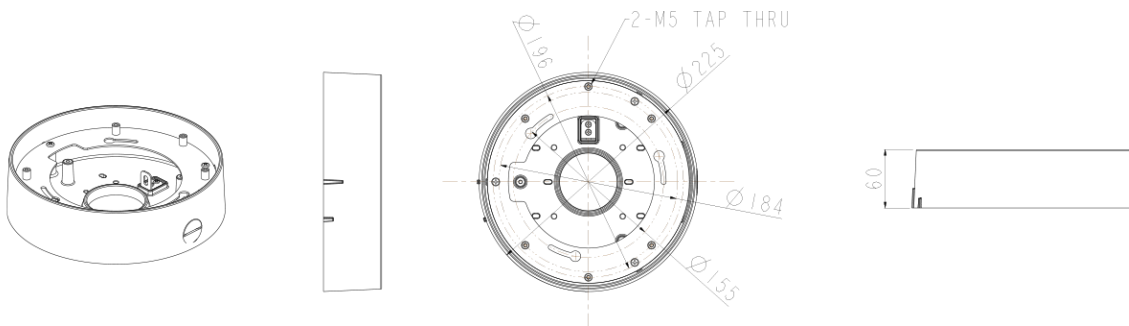

# Junction Bracket

BJC06

## Dimension (mm)

### Mechanical

Placement	Ceiling
Junction	Junction (Ceiling)
Material	Aluminum-Die Casting
Color	White
Dimensions	W : 225mm H : 60mm
Weight	1.3kg

Compatible Cameras

**NVM6-732**

AI Total 32M Panorama Dome