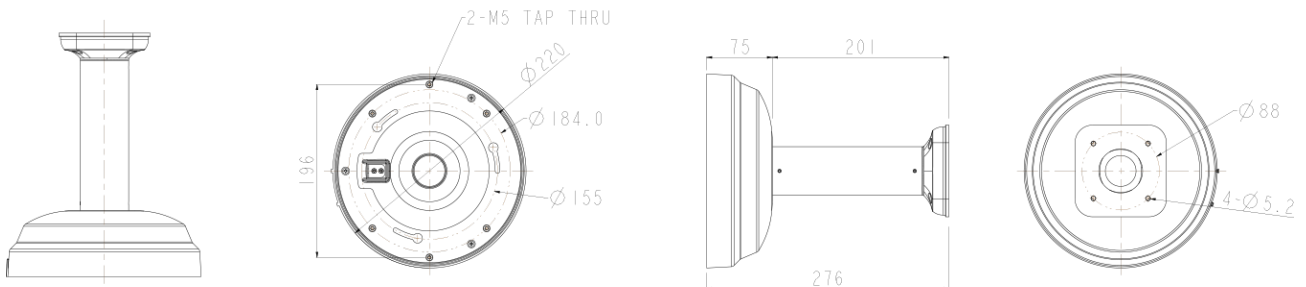

# Ceiling Bracket

BC15

## Dimension (mm)

### Mechanical

Placement	Ceiling
Material	Aluminum-Die Casting
Color	White
Dimensions	W : 220mm H : 276mm
Weight	1.4kg

Compatible Cameras

**NVM6-732**

AI Total 32M Panorama Dome

**NVM5-520**

DWC-PPVX20WATW  
Total 20M IP MFZ Surround  
Dome