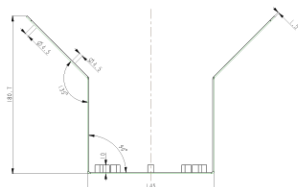

## Dimension (mm)

## Specification

Mechanical	
Placement	Corner Mount
Material	Steel Sheet
Color	White
Dimensions	W : 145mm D : H : 200mm
Weight	1.31kg

Compatible Accessories

**GP02**  
Gang Bracket

**BJC09**  
Wall Junction Bracket