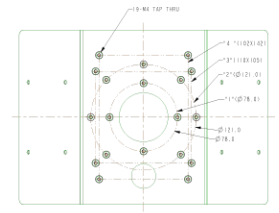

# Corner Mount Bracket

BC001

## Dimension (mm)

## Specification

Mechanical	
Placement	Corner Mount
Material	Steel Sheet
Color	White
Dimensions	W : 145mm D : H : 200mm
Weight	1.31kg

Compatible Accessories

**GP02**  
Gang Bracket

**BJC09**  
Wall Junction Bracket