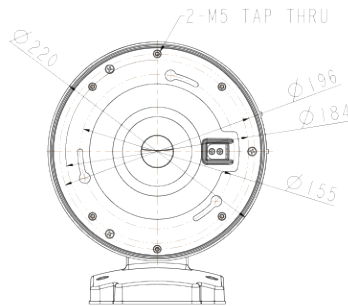

Wall Bracket

BW15

Dimension (mm)

Specification

Mechanical

Placement	Wall
Material	Aluminum-Die Casting
Color	White
Dimensions	W : 263mm D : 220mm H : 258.5mm
Weight	1.8kg

Compatible Accessories

BCO01

Corner Mount Bracket

BP01

Pole Mount Bracket

Compatible Cameras

NVM7-510-R

Total 10M IP MFZ IR Dual Dome

NVM5-520

DWC-PPVX20WATW
Total 20M IP MFZ Surround
Dome