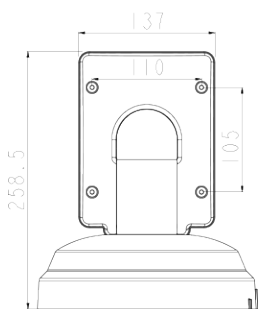

Wall Bracket

BW15

Dimension (mm)

Specification

Mechanical

Placement	Wall
Material	Aluminum-Die Casting
Color	White
Dimensions	W : 263mm D : 220mm H : 258.5mm
Weight	1.8kg

Compatible Accessories

BCO01

Corner Mount Bracket

BP01

Pole Mount Bracket

Compatible Cameras

NVM7-510-R

Total 10M IP MFZ IR Dual Dome

NVM5-520

DWC-PPVX20WATW
Total 20M IP MFZ Surround
Dome