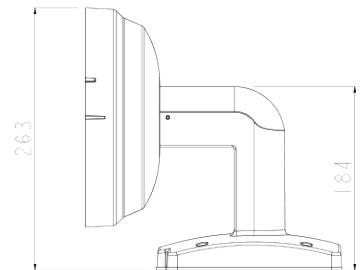

Wall Bracket

BW15

Dimension (mm)

Specification

Mechanical

Placement	Wall
Material	Aluminum-Die Casting
Color	White
Dimensions	W : 263mm D : 220mm H : 258.5mm
Weight	1.8kg

Compatible Accessories

BCO01

Corner Mount Bracket

BP01

Pole Mount Bracket

Compatible Cameras

NVM7-510-R

Total 10M IP MFZ IR Dual Dome

NVM5-520

DWC-PPVX20WATW
Total 20M IP MFZ Surround
Dome