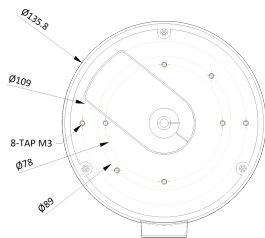

JUNCTION BRACKET

BJC11

Dimension (mm)

Specification

Mechanical

Junction	Junction (Ceiling)
Material	Aluminum-Die Casting
Color	White
Dimensions	W : 135.8 H : 60.0
Weight	0.61kg