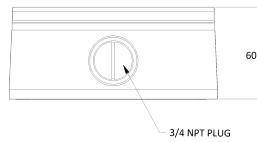

JUNCTION BRACKET

BJC11

Dimension (mm)

Specification

Mechanical

Junction	Junction (Ceiling)
Material	Aluminum-Die Casting
Color	White
Dimensions	W : 135.8 H : 60.0
Weight	0.61kg