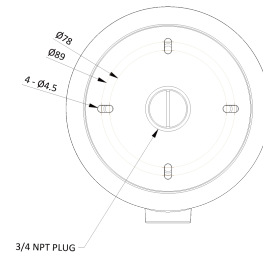

JUNCTION BRACKET

BJC11

Dimension (mm)

Specification

Mechanical

Junction	Junction (Ceiling)
Material	Aluminum-Die Casting
Color	White
Dimensions	W : 135.8 H : 60.0
Weight	0.61kg