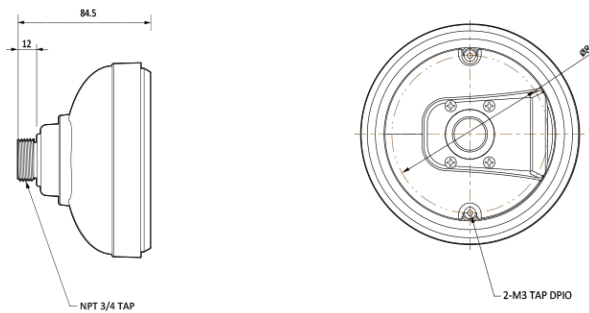

BC11 NPT

Dimension (mm)

Specification

Mechanical

Placement	Ceiling
Material	Aluminum-Die Casting
Color	White
Dimensions	W : 124.0mm H : 84.5mm
Weight	0.45kg