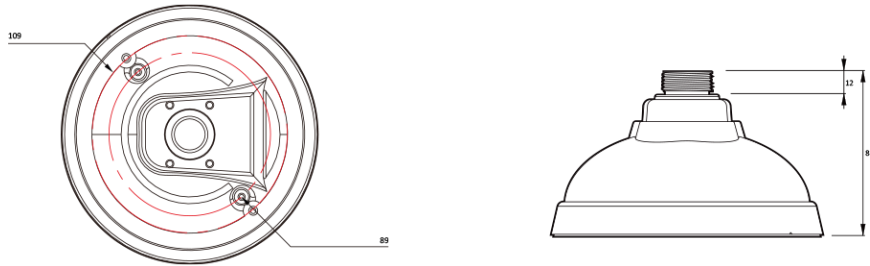

BC10 NPT

Dimension (mm)

Specification

Mechanical

Placement	Ceiling
Material	Aluminum-Die Casting
Color	White
Dimensions	W : 141.0mm H : 86.0mm
Weight	0.39kg

Compatible Cameras

NVD3-78-WA

AI 4K IP MFZ FULL-COLOR
FLASHLIGHT TURRET