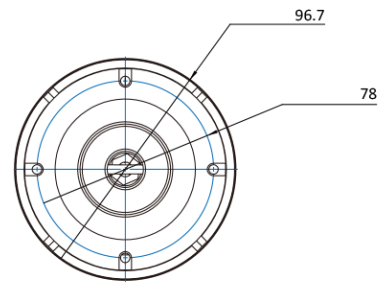

8M HD Analog IR Bullet

CBT3-28-RS

Features

- Analog High Definition Universal over Coax Technology
- Starlight Super Low Light Technology
- 1/1.8" CMOS Sensor
- Max 2160P Resolution at 15/12.5fps
- Wide Dynamic Range (WDR)
- MFZ P-Iris Lens from 3.6~10mm
- Smart IR™ with Intelligent Camera Sync. 150ft Range
- Smart DNR™ 3D Digital Noise Reduction
- Highlight Masking Exposure (HME)
- True Day/Night Mechanical IR Cut Filter
- Test Video-BNC Output
- Easy Icon Driven OSD Menu with Built-in Joystick
- Programmable Privacy Zones
- Auto Gain Control (AGC)
- Back Light Compensation (BLC)
- Dynamic Range Compressor (DRC) Reveals Low Light Detail
- Auto White Balance (AWB)
- IP66 Certified (Weather Resistant)
- OSD Control via Coax Cable using UTC

Dimension (mm)

Specification

비디오

이미지 센서	1/1.8" 8M CMOS
채널 수	1
총 화소	3864(H) x 2228(V)
화소	3864(H) x 2176(V)
최대 해상도	3840(H) x 2160(V)
최저저도	Color(at Day) : 0.09Lux (F1.5, 30IRE) B/W(at Night) : 0 lux(With IR)
영상 출력	AHD or TVI or CVI or CVBS
설치자용 비디오 출력 (2nd Video Out)	CVBS
신호 기술	Max 8.0 Megapixel Universal
동기화	Internal
주사 방식	Progressive Scan