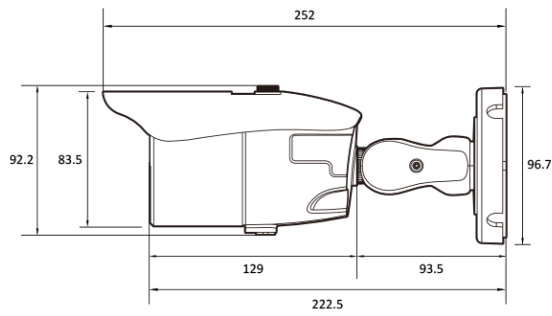

8M HD Analog IR Bullet

CBT3-28-RS

Features

- Analog High Definition Universal over Coax Technology
- Starlight Super Low Light Technology
- 1/1.8" CMOS Sensor
- Max 2160P Resolution at 15/12.5fps
- Wide Dynamic Range (WDR)
- MFZ P-Iris Lens from 3.6~10mm
- Smart IR™ with Intelligent Camera Sync. 150ft Range
- Smart DNR™ 3D Digital Noise Reduction
- Highlight Masking Exposure (HME)
- True Day/Night Mechanical IR Cut Filter
- Test Video-BNC Output
- Easy Icon Driven OSD Menu with Built-in Joystick
- Programmable Privacy Zones
- Auto Gain Control (AGC)
- Back Light Compensation (BLC)
- Dynamic Range Compressor (DRC) Reveals Low Light Detail
- Auto White Balance (AWB)
- IP66 Certified (Weather Resistant)
- OSD Control via Coax Cable using UTC

Dimension (mm)

Specification

비디오

이미지 센서	1/1.8" 8M CMOS
채널 수	1
총 화소	3864(H) x 2228(V)
화소	3864(H) x 2176(V)
최대 해상도	3840(H) x 2160(V)
최저저도	Color(at Day) : 0.09Lux (F1.5, 30IRE) B/W(at Night) : 0 lux(With IR)
영상 출력	AHD or TVI or CVI or CVBS
설치자용 비디오 출력 (2nd Video Out)	CVBS
신호 기술	Max 8.0 Megapixel Universal
동기화	Internal
주사 방식	Progressive Scan

동작 환경

동작 온도	-20°C ~ 50°C
동작 습도	Less than 90%(Non-Condensing)
방진 방수 대응	IP67
인증	FCC CE ROHS

외관

하우징 모델명	BT3
케이스 타입	Outdoor Bullet
재질	Aluminum-Die Casting
색상	Dark Gray
크기 (W X D X H)	252mm 96.7mm 96.7mm
무게	0.75