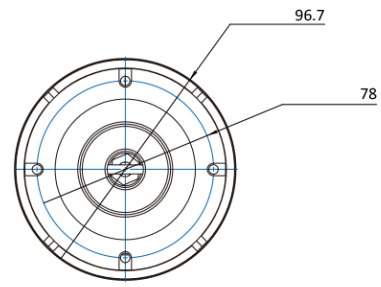

2M HD Analog IR Bullet

CBT3-12-R

Features

- Analog High Definition Universal over Coax Technology
- Analog High Definition Universal over UTP Technology
- Sens-up Super Low Light Technology
- 1/3" CMOS Sensor
- 1080P Resolution at 30fps
- Wide Dynamic Range (WDR)
- Varifocal P-Iris Lens from 6~50mm
- Smart IR™ with Intelligent Camera Sync. 150ft Range
- Smart DNR™ 3D Digital Noise Reduction
- Highlight Masking Exposure (HME)
- True Day/Night Mechanical IR Cut Filter
- Test Video-BNC Output
- Easy Icon Driven OSD Menu with Built-in Joystick
- Programmable Privacy Zones
- Auto Gain Control (AGC)
- Back Light Compensation (BLC)
- Dynamic Range Compressor (DRC) Reveals Low Light Detail
- Auto White Balance (AWB)
- IP66 Certified (Weather Resistant)
- OSD Control via Coax Cable using UTC
- RS485

Dimension (mm)

Specification

비디오

이미지 센서	1/3" 2M CMOS
채널 수	1
총 화소	1956(H) x 1266(V)
화소	1944(H) x 1092(V)
최대 해상도	1920 X 1080
최저저도	Color(at Day) : 0.039Lux (F1.6, 30IRE) B/W(at Night) : 0 lux(With IR)
영상 출력	AHD or TVI or CVI or CVBS
설치자용 비디오 출력 (2nd Video Out)	CVBS
신호 기술	Max 2M Megapixel Universal
동기화	Internal
주사 방식	Progressive Scan

외관

하우징 모델명	BT3
케이스 타입	Outdoor Bullet
재질	Aluminum-Die Casting
색상	Dark Gray
크기 (W X D X H)	252mm 96.7mm 96.7mm
무게	0.75kg

Compatible Accessories

BJC07

Junction Bracket

BJC01

Junction Bracket

BP01