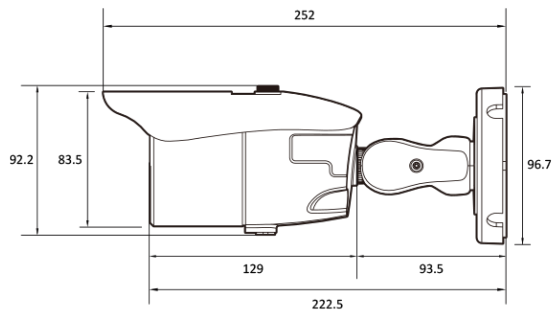

2M HD Analog IR Bullet

CBT3-12-R

Features

- Analog High Definition Universal over Coax Technology
- Analog High Definition Universal over UTP Technology
- Sens-up Super Low Light Technology
- 1/3" CMOS Sensor
- 1080P Resolution at 30fps
- Wide Dynamic Range (WDR)
- Varifocal P-Iris Lens from 6~50mm
- Smart IR™ with Intelligent Camera Sync. 150ft Range
- Smart DNR™ 3D Digital Noise Reduction
- Highlight Masking Exposure (HME)
- True Day/Night Mechanical IR Cut Filter
- Test Video-BNC Output
- Easy Icon Driven OSD Menu with Built-in Joystick
- Programmable Privacy Zones
- Auto Gain Control (AGC)
- Back Light Compensation (BLC)
- Dynamic Range Compressor (DRC) Reveals Low Light Detail
- Auto White Balance (AWB)
- IP66 Certified (Weather Resistant)
- OSD Control via Coax Cable using UTC
- RS485

Dimension (mm)

Specification

비디오

이미지 센서	1/3" 2M CMOS
채널 수	1
총 화소	1956(H) x 1266(V)
화소	1944(H) x 1092(V)
최대 해상도	1920 X 1080
최저저도	Color(at Day) : 0.039Lux (F1.6, 30IRE) B/W(at Night) : 0 lux(With IR)
영상 출력	AHD or TVI or CVI or CVBS
설치자용 비디오 출력 (2nd Video Out)	CVBS
신호 기술	Max 2M Megapixel Universal
동기화	Internal
주사 방식	Progressive Scan

외관

하우징 모델명	BT3
케이스 타입	Outdoor Bullet
재질	Aluminum-Die Casting
색상	Dark Gray
크기 (W X D X H)	252mm 96.7mm 96.7mm
무게	0.75kg

Compatible Accessories

BJC07

Junction Bracket

BJC01

Junction Bracket

BP01