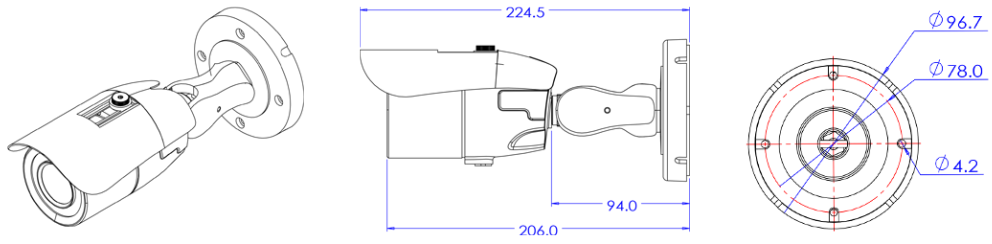

5M HD Analog IR Bullet

CBT1-25-R

Features

- Analog High Definition Universal over Coax Technology
- Analog High Definition Universal over UTP Technology
- Sens-up Super Low Light Technology
- 1/2.8" CMOS Sensor
- Max 1944P Resolution at 12.5/20fps
- Wide Dynamic Range (WDR)
- Varifocal P-Iris Lens from 2.7~13.5mm
- Smart IR™ with Intelligent Camera Sync. 100ft Range
- Smart DNR™ 3D Digital Noise Reduction
- Highlight Masking Exposure (HME)
- True Day/Night Mechanical IR Cut Filter
- Test Video-BNC Output
- Easy Icon Driven OSD Menu with Built-in Joystick
- Programmable Privacy Zones
- Auto Gain Control (AGC)
- Back Light Compensation (BLC)
- Dynamic Range Compressor (DRC) Reveals Low Light Detail
- Auto White Balance (AWB)
- IP66 Certified (Weather Resistant)
- OSD Control via Coax Cable using UTC
- RS485

Dimension (mm)

Specification

비디오

이미지 센서	1/2.8" 5M CMOS
채널 수	1
총 화소	2704(H) x 2104(V)
화소	2608(H) x 1960(V)
최대 해상도	2592 x 1944
최저저도	Color(at Day) : 0.08Lux (F1.4, 30IRE) B/W(at Night) : 0 lux(With IR)
영상 출력	AHD or TVI or CVI or CVBS
설치자용 비디오 출력 (2nd Video Out)	CVBS
신호 기술	Max 5M Megapixel Universal
동기화	Internal
주사 방식	Progressive Scan