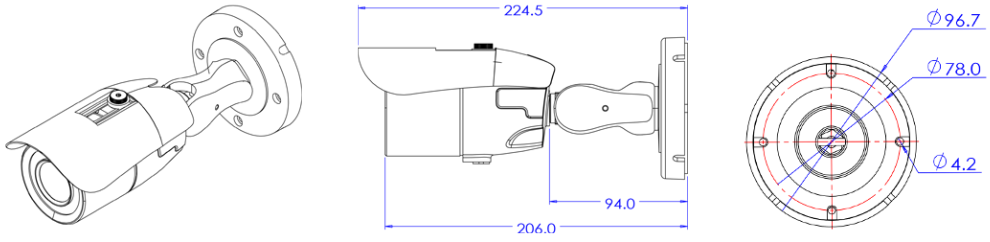

## Features

---

- Analog High Definition Universal over Coax Technology
- Analog High Definition Universal over UTP Technology
- Sens-up Super Low Light Technology
- 1/3" CMOS Sensor
- 1080P Resolution at 30fps
- Wide Dynamic Range (WDR)
- Varifocal P-Iris Lens from 2.8~12mm
- Smart IR™ with Intelligent Camera Sync. 100ft Range
- Smart DNR™ 3D Digital Noise Reduction
- Highlight Masking Exposure (HME)
- True Day/Night Mechanical IR Cut Filter
- Test Video-BNC Output
- Easy Icon Driven OSD Menu with Built-in Joystick
- Programmable Privacy Zones
- Auto Gain Control (AGC)
- Back Light Compensation (BLC)
- Dynamic Range Compressor (DRC) Reveals Low Light Detail
- Auto White Balance (AWB)
- IP66 Certified (Weather Resistant)
- OSD Control via Coax Cable using UTC
- RS485

Dimension (mm)

---