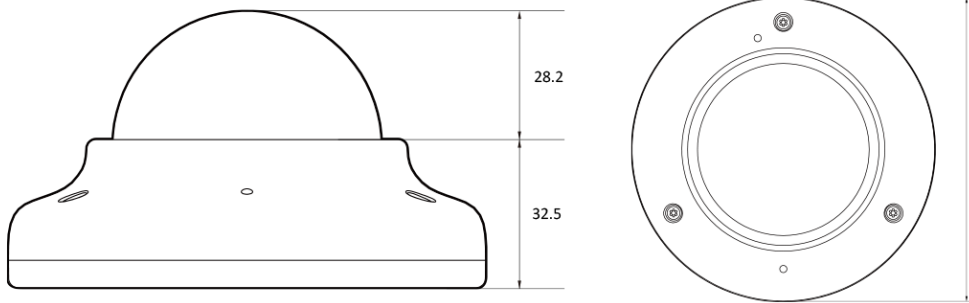

2M HD Analog IR Mini Outdoor Dome

CVD7-12-R

Features

- Analog High Definition Universal over Coax Technology
- Analog High Definition Universal over UTP Technology
- Sens-up Super Low Light Technology
- 1/3" CMOS Sensor
- 1080P Resolution at 30fps
- Wide Dynamic Range (WDR)
- Varifocal P-Iris Lens from 2.8~12mm
- Smart IR™ with Intelligent Camera Sync. 70ft Range
- Smart DNR™ 3D Digital Noise Reduction
- Highlight Masking Exposure (HME)
- True Day/Night Mechanical IR Cut Filter
- Test Video-BNC Output
- Easy Icon Driven OSD Menu with Built-in Joystick
- Programmable Privacy Zones
- Auto Gain Control (AGC)
- Back Light Compensation (BLC)
- Dynamic Range Compressor (DRC) Reveals Low Light Detail
- Auto White Balance (AWB)
- IP66 Certified (Weather Resistant)
- OSD Control via Coax Cable using UTC

Dimension (mm)

Specification

비디오

이미지 센서	1/3" 2M CMOS
채널 수	1
총 화소	1956(H) x 1266(V)
화소	1944(H) x 1092(V)
최대 해상도	1920 X 1080
최저저도	Color(at Day) : 0.06Lux (F2.0, 30IRE) B/W(at Night) : 0 lux(With IR)
영상 출력	AHD or TVI or CVI or CVBS
설치자용 비디오 출력 (2nd Video Out)	CVBS
신호 기술	Max 2M Megapixel Universal
동기화	Internal
주사 방식	Progressive Scan

외관

하우징 모델명	VD7
케이스 타입	Outdoor Dome
재질	Aluminum-Die Casting
색상	White
크기 (W X D X H)	105mm 60.7mm
무게	0.35

Compatible Accessories

 <p>BJC12 JUNCTION BRACKET</p>	 <p>BC11 NPT</p>	 <p>BJC04 Junction Bracket</p>	 <p>BW11 Wall Bracket</p>
--	--	---	---