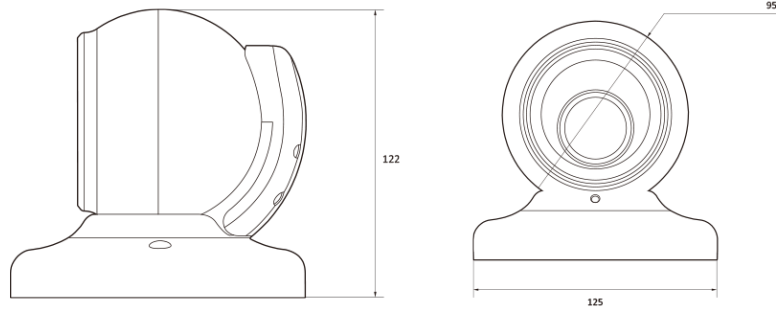

8M HD Analog IR Turret

CVD2-28-RS

Features

- Analog High Definition Universal over Coax Technology
- Starlight Super Low Light Technology
- 1/1.8" CMOS Sensor
- Max 2160P Resolution at 15/12.5fps
- Wide Dynamic Range (WDR)
- MFZ P-Iris Lens from 3.6~10mm
- Smart IR™ with Intelligent Camera Sync. 80ft Range
- Smart DNR™ 3D Digital Noise Reduction
- Highlight Masking Exposure (HME)
- True Day/Night Mechanical IR Cut Filter
- Programmable Privacy Zones
- Auto Gain Control (AGC)
- Back Light Compensation (BLC)
- Dynamic Range Compressor (DRC) Reveals Low Light Detail
- Auto White Balance (AWB)
- IP67 Certified (Weather Resistant)
- OSD Control via Coax Cable using UTC

Dimension (mm)

Specification

비디오

이미지 센서	1/1.8" 8M CMOS
채널 수	1
총 화소	3952(H) x 2320(V)
화소	3864(H) x 2176(V)
최대 해상도	3840(H) x 2160(V)
최저저도	Color(at Day) : 0.09Lux (F1.5, 30IRE) B/W(at Night) : 0 lux(With IR)
영상 출력	AHD or TVI or CVI or CVBS
설치자용 비디오 출력 (2nd Video Out)	No
신호 기술	Max 8.0 Megapixel Universal
동기화	Internal
주사 방식	Progressive Scan