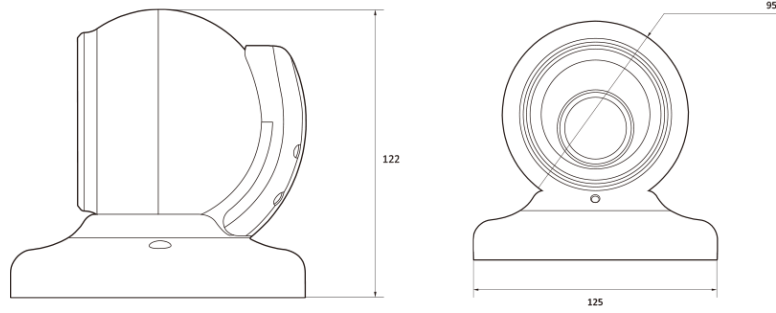

5M HD Analog IR Turret

CVD2-25-R

Features

- Analog High Definition Universal over Coax Technology
- Sens-up Super Low Light Technology
- 1/2.8" CMOS Sensor
- Max 1944P Resolution at 12.5/20fps
- Wide Dynamic Range (WDR)
- MFZ P-Iris Lens from 2.7~13.5mm
- Smart IR™ with Intelligent Camera Sync. 80ft Range
- Smart DNR™ 3D Digital Noise Reduction
- Highlight Masking Exposure (HME)
- True Day/Night Mechanical IR Cut Filter
- Programmable Privacy Zones
- Auto Gain Control (AGC)
- Back Light Compensation (BLC)
- Dynamic Range Compressor (DRC) Reveals Low Light Detail
- Auto White Balance (AWB)
- IP67 Certified (Weather Resistant)
- OSD Control via Coax Cable using UTC

Dimension (mm)

Specification

비디오

이미지 센서	1/2.8" 5M CMOS
채널 수	1
총 화소	2704(H) x 2104(V)
화소	2608(H) x 1960(V)
최대 해상도	2592 x 1944
최저저도	Color(at Day) : 0.08Lux (F1.4, 30IRE) B/W(at Night) : 0 lux(With IR)
영상 출력	AHD or TVI or CVI or CVBS
설치자용 비디오 출력 (2nd Video Out)	No
신호 기술	Max 5M Megapixel Universal
동기화	Internal
주사 방식	Progressive Scan