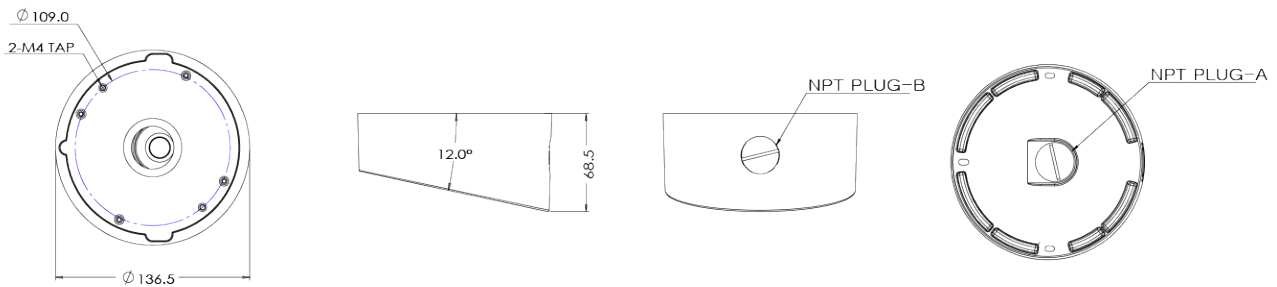

Angle Bracket

BJC08

Dimension (mm)

Specification

외관	
정션	Angle Junction
재질	Aluminum-Die Casting
색상	White
크기	W : 136.5mm H : 68.5mm
무게	0.8kg

Compatible Cameras

NVF2-45-R

DWC-PPVF5Di1TW

5M IP IR Fisheye Dome

NVF2-512-R

DWC-PPVF9Di2TW

12M IP IR Fisheye Dome