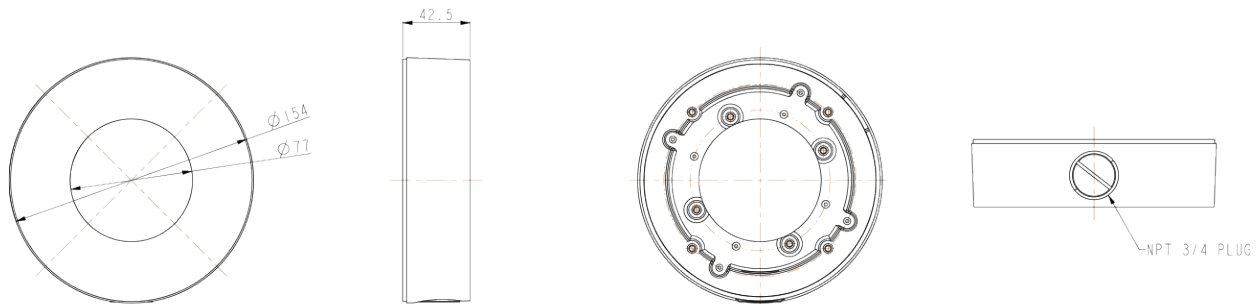

Junction Bracket

BJC02

Dimension (mm)

Specification

외관	
정션	Junction (Ceiling)
재질	Aluminum-Die Casting
색상	White
크기	W : 154mm H : 42.5mm
무게	0.6kg

Compatible Cameras

CVD5-28-RS

8M HD Analog IR Outdoor
Dome

CVD5-25-R

5M HD Analog IR Outdoor
Dome

CVD5-12-R

2M HD Analog IR Outdoor
Dome