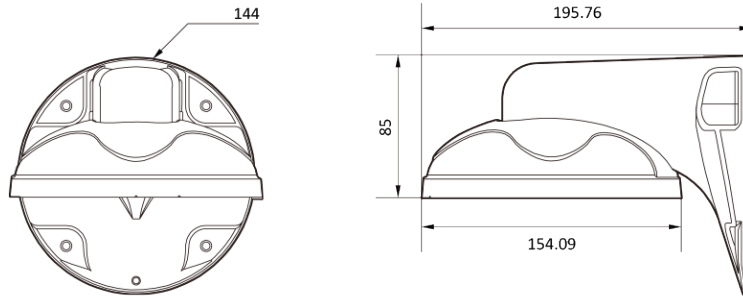

Wall Bracket

BW09

Dimension (mm)

Specification

외관	
설치 위치	Wall
재질	Aluminum-Die Casting
색상	White
크기	W : 144mm H : 195.7mm

Compatible Accessories

BJC09

Wall Junction Bracket

5M HD Analog IR Outdoor
Dome

CVD5-12-R

2M HD Analog IR Outdoor
Dome