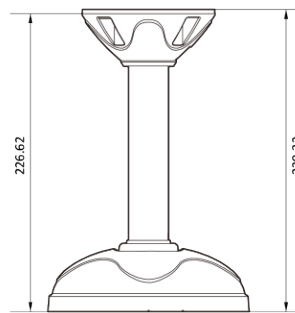

Ceiling Bracket

BC09

Dimension (mm)

Specification

외관

설치 위치	Ceiling
재질	Aluminum-Die Casting
색상	White
크기	W : 154mm H : 229mm

Compatible Accessories

GP02
Gang Bracket

BJC09
Wall Junction Bracket

BP01
Pole Mount Bracket

BCO01
Corner Mount Bracket

Compatible Cameras

CVD5-28-RS
8M HD Analog IR Outdoor
Dome

CVD5-25-R
5M HD Analog IR Outdoor
Dome

CVD5-12-R
2M HD Analog IR Outdoor
Dome