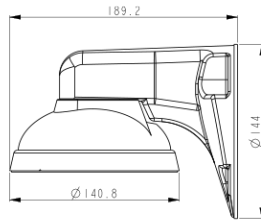

Wall Bracket

BW10

Dimension (mm)

Specification

외관

설치 위치	Wall
재질	Aluminum-Die Casting
크기	W : 144mm H : 189mm
무게	0.68kg

Compatible Accessories

 <p>BJC09 Wall Junction Bracket</p>	 <p>BP01 Pole Mount Bracket</p>	 <p>BC001 Corner Mount Bracket</p>
---	---	---