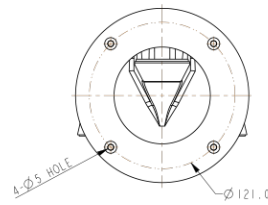

Wall Bracket

BW10

Dimension (mm)

Specification

외관

설치 위치	Wall
재질	Aluminum-Die Casting
크기	W : 144mm H : 189mm
무게	0.68kg

Compatible Accessories

 <p>BJC09 Wall Junction Bracket</p>	 <p>BP01 Pole Mount Bracket</p>	 <p>BC001 Corner Mount Bracket</p>
---	---	---