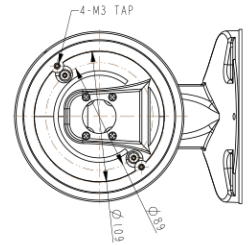

Wall Bracket

BW10

Dimension (mm)

Specification

외관

설치 위치	Wall
재질	Aluminum-Die Casting
크기	W : 144mm H : 189mm
무게	0.68kg

Compatible Accessories

 <p>BJC09 Wall Junction Bracket</p>	 <p>BP01 Pole Mount Bracket</p>	 <p>BC001 Corner Mount Bracket</p>
---	---	---

Compatible Cameras

 <p>NVD8-12-R 2M IP IR Flat Dome</p>	 <p>NVD8-22-R DWC-MPF2Wi28TW 2M IP IR Flat Dome</p>	 <p>NVD8-45-R DWC-MF5Wi4TW 5M IP IR Flat Dome</p>	 <p>NVD13-65-R 5M IP MFZ IR Flat Dome</p>
 <p>NVD13-78-R AI 4K IP MFZ IR Flat Dome</p>	 <p>NVD9-12-R DWC-MV82DiVT 2M IP MFZ IR Flat Dome</p>	 <p>NVD9-22-R DWC-MPV82WiATW 2M IP MFZ IR Flat Dome</p>	 <p>NVD9-45-R DWC-MPV85WiATW 5M IP MFZ IR Flat Dome</p>

NVD2-22-R
 DWC-MPVA2Wi28T
 2M IP MFZ IR Turret

NVD2-55-R_Fixed
 DWC-MPVA5Wi28T
 5M IP IR Turret

NVD2-55-R
 DWC-MPVA5WiAT
 5M IP MFZ IR Turret

NVD11-58-R
 DWC-MPVD8Wi28TW
 4K IP MFZ IR Bubble Free Dome

NVD11-58-RF
 4K IP IR Bubble Free Dome