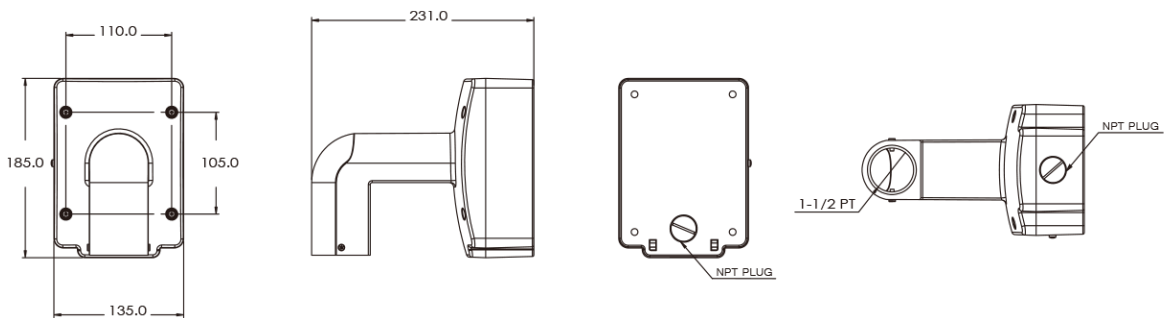

Wall Junction Bracket

BW14

Dimension (mm)

Specification

외관	
설치 위치	Wall
정션	Wall Junction
재질	Aluminum-Die Casting
색상	White
크기	W : 185mm D : 135mm H : 231mm
무게	2.3kg

Compatible Accessories

BP01

Pole Mount Bracket

BCO01

Corner Mount Bracket

Compatible Cameras

NPX5-52-R

DWC-MPTZ230XTW

2M IP 30X IR PTZ