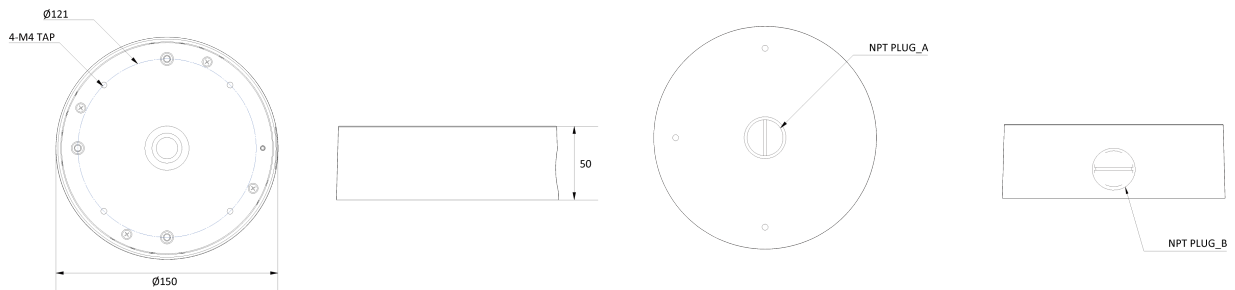

Wall Junction Bracket

BJC09

Dimension (mm)

Specification

외관	
정션	Wall Junction
재질	Aluminum-Die Casting
색상	White
크기	W : 150mm H : 50mm
무게	0.87kg

Compatible Accessories

GP02
Gang Bracket

BP01
Pole Mount Bracket