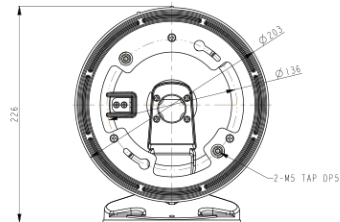

Wall Bracket

BW13

Dimension (mm)

Specification

외관

설치 위치	Wall
재질	Aluminum-Die Casting
색상	White
크기	W : 203mm H : 226mm

Compatible Accessories

BJC09

Wall Junction Bracket

BCO01

Corner Mount Bracket

BP01

Pole Mount Bracket