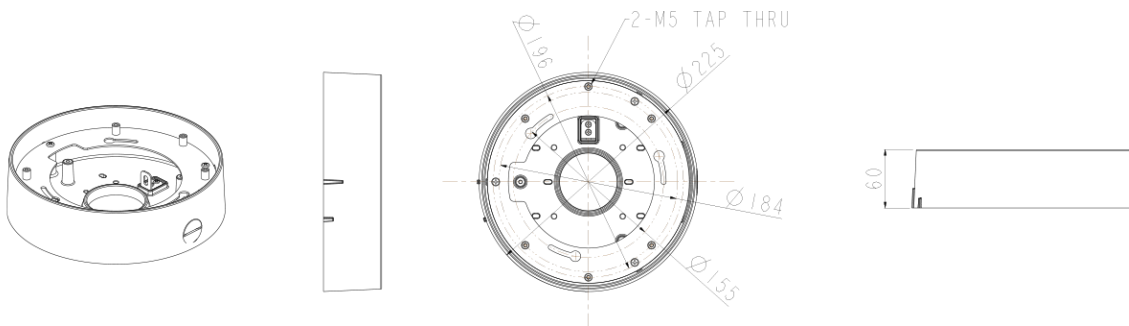

# Junction Bracket

BJC06

## Dimension (mm)

## Specification

외관	
설치 위치	Ceiling
정션	Junction (Ceiling)
재질	Aluminum-Die Casting
색상	White
크기	W : 225mm H : 60mm
무게	1.3kg

Compatible Cameras

**NVM6-732**

AI Total 32M Panorama Dome

**NVM5-520**

DWC-PPVX20WATW  
Total 20M IP MFZ Surround  
Dome