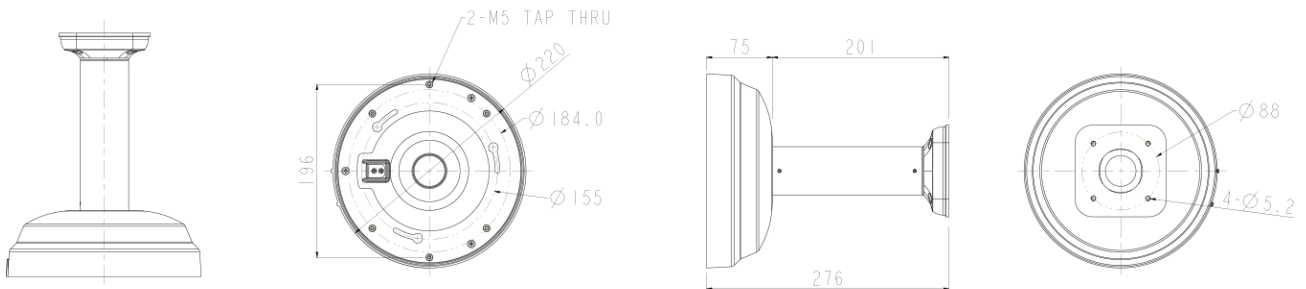

Ceiling Bracket

BC15

Dimension (mm)

Specification

외관

설치 위치	Ceiling
재질	Aluminum-Die Casting
색상	White
크기	W : 220mm H : 276mm
무게	1.4kg

Compatible Cameras

NVM6-732

AI Total 32M Panorama Dome

NVM5-520

DWC-PPVX20WATW
Total 20M IP MFZ Surround
Dome

NVM7-510-R

Total 10M IP MFZ IR Dual Dome