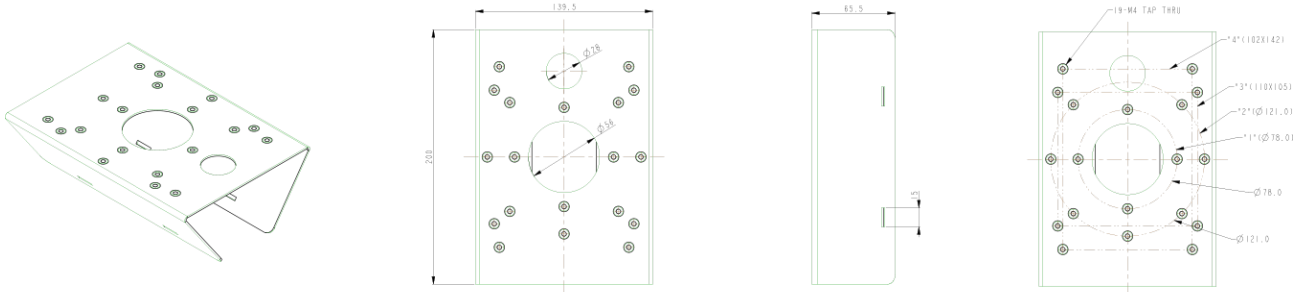

# Pole Mount Bracket

BP01

## Dimension (mm)

### 외관

설치 위치	Pole Mount
재질	Steel Sheet
색상	White
크기	W : 139.5mm D : H : 200mm
무게	0.7kg

Compatible Accessories

**GP02**  
Gang Bracket

**BJC09**  
Wall Junction Bracket

**BW15**  
Wall Bracket

**BW16**  
Wall Junction Bracket