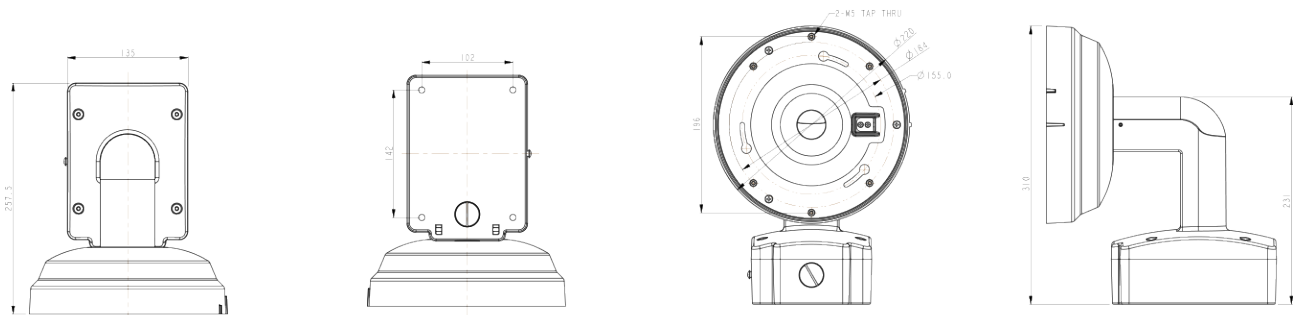

Wall Junction Bracket

BW16

Dimension (mm)

Specification

외관

설치 위치	Wall
정션	Wall Junction
재질	Aluminum-Die Casting
색상	White
크기	W : D : 310mm H : 231mm
무게	3.2kg

Compatible Accessories

BCO01

Corner Mount Bracket

BP01

Pole Mount Bracket

Compatible Cameras

NVM7-510-R

Total 10M IP MFZ IR Dual Dome

NVM5-520

DWC-PPVX20WATW
Total 20M IP MFZ Surround
Dome