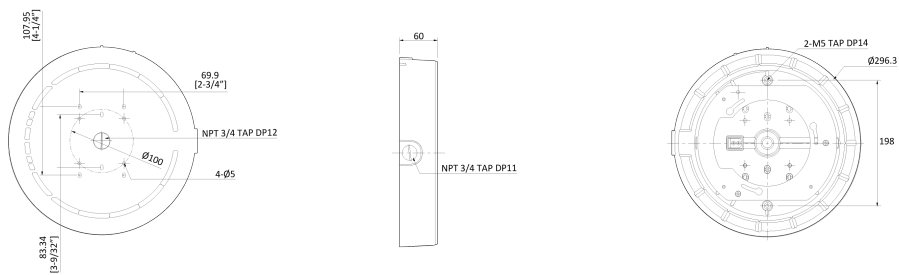

BJC10

Dimension (mm)

Specification

외관

정션	Junction (Ceiling)
재질	Aluminum-Die Casting
색상	White
크기	W : 296.3 H : 60.0
무게	2.4kg

Compatible Cameras

NVM9-720-R

AI 20M IP MFZ IR Surround
Dome