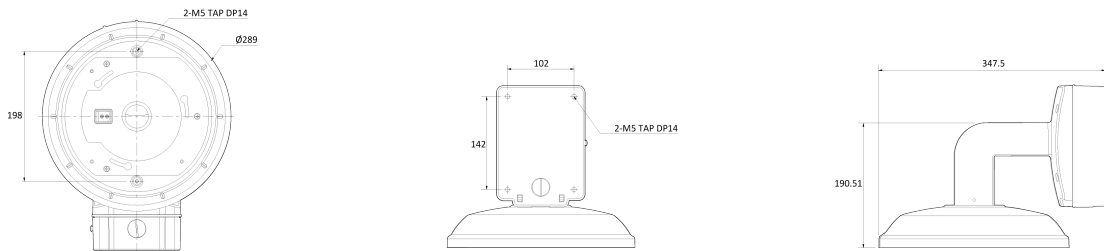

BW19

Dimension (mm)

Specification

외관

설치 위치	Wall
정션	Wall Junction
재질	Aluminum-Die Casting
색상	White
크기	W : 289.0mm D : 347.5mm H : 247.5mm
무게	3.5kg

Compatible Accessories

BCO01

Corner Mount Bracket

BP01

Pole Mount Bracket

Compatible Cameras

NVM9-720-R

AI 20M IP MFZ IR Surround
Dome