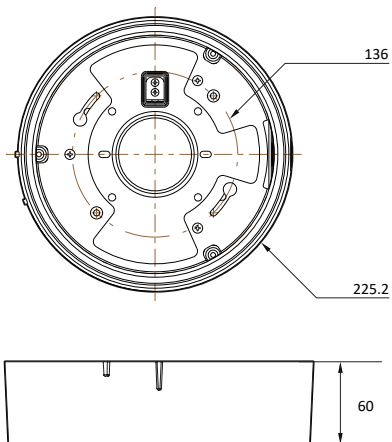

1. Dimension & Accessories

Gang Box Install Screw
Type A : 4ea / Type B : 2ea

Mount Screw

Screw &
Plastic Anchor-4pcs

Manual

Mount Template

Safety Wire